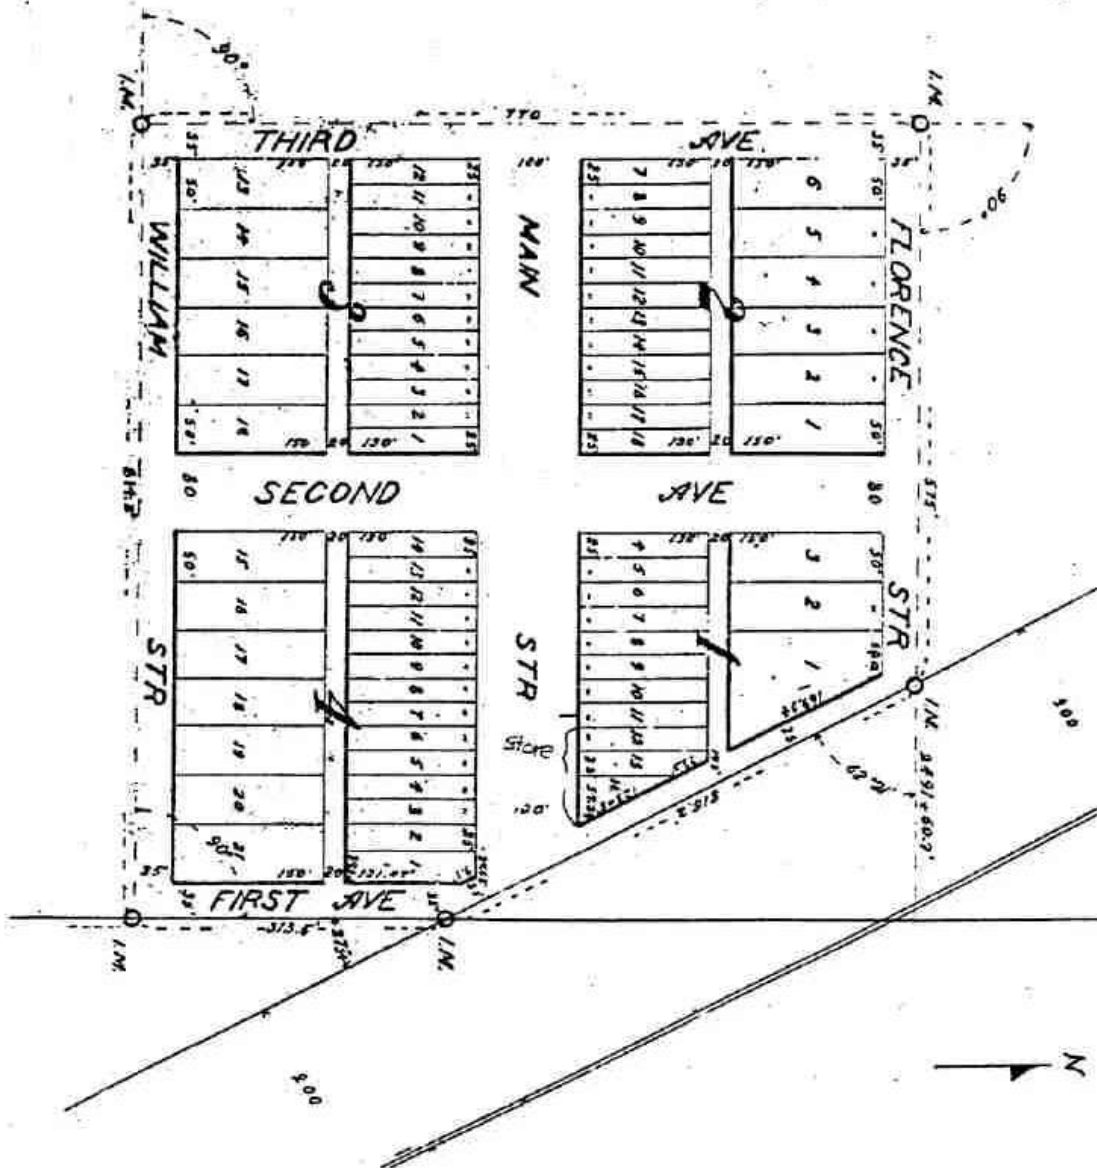

PLAT of BAIN